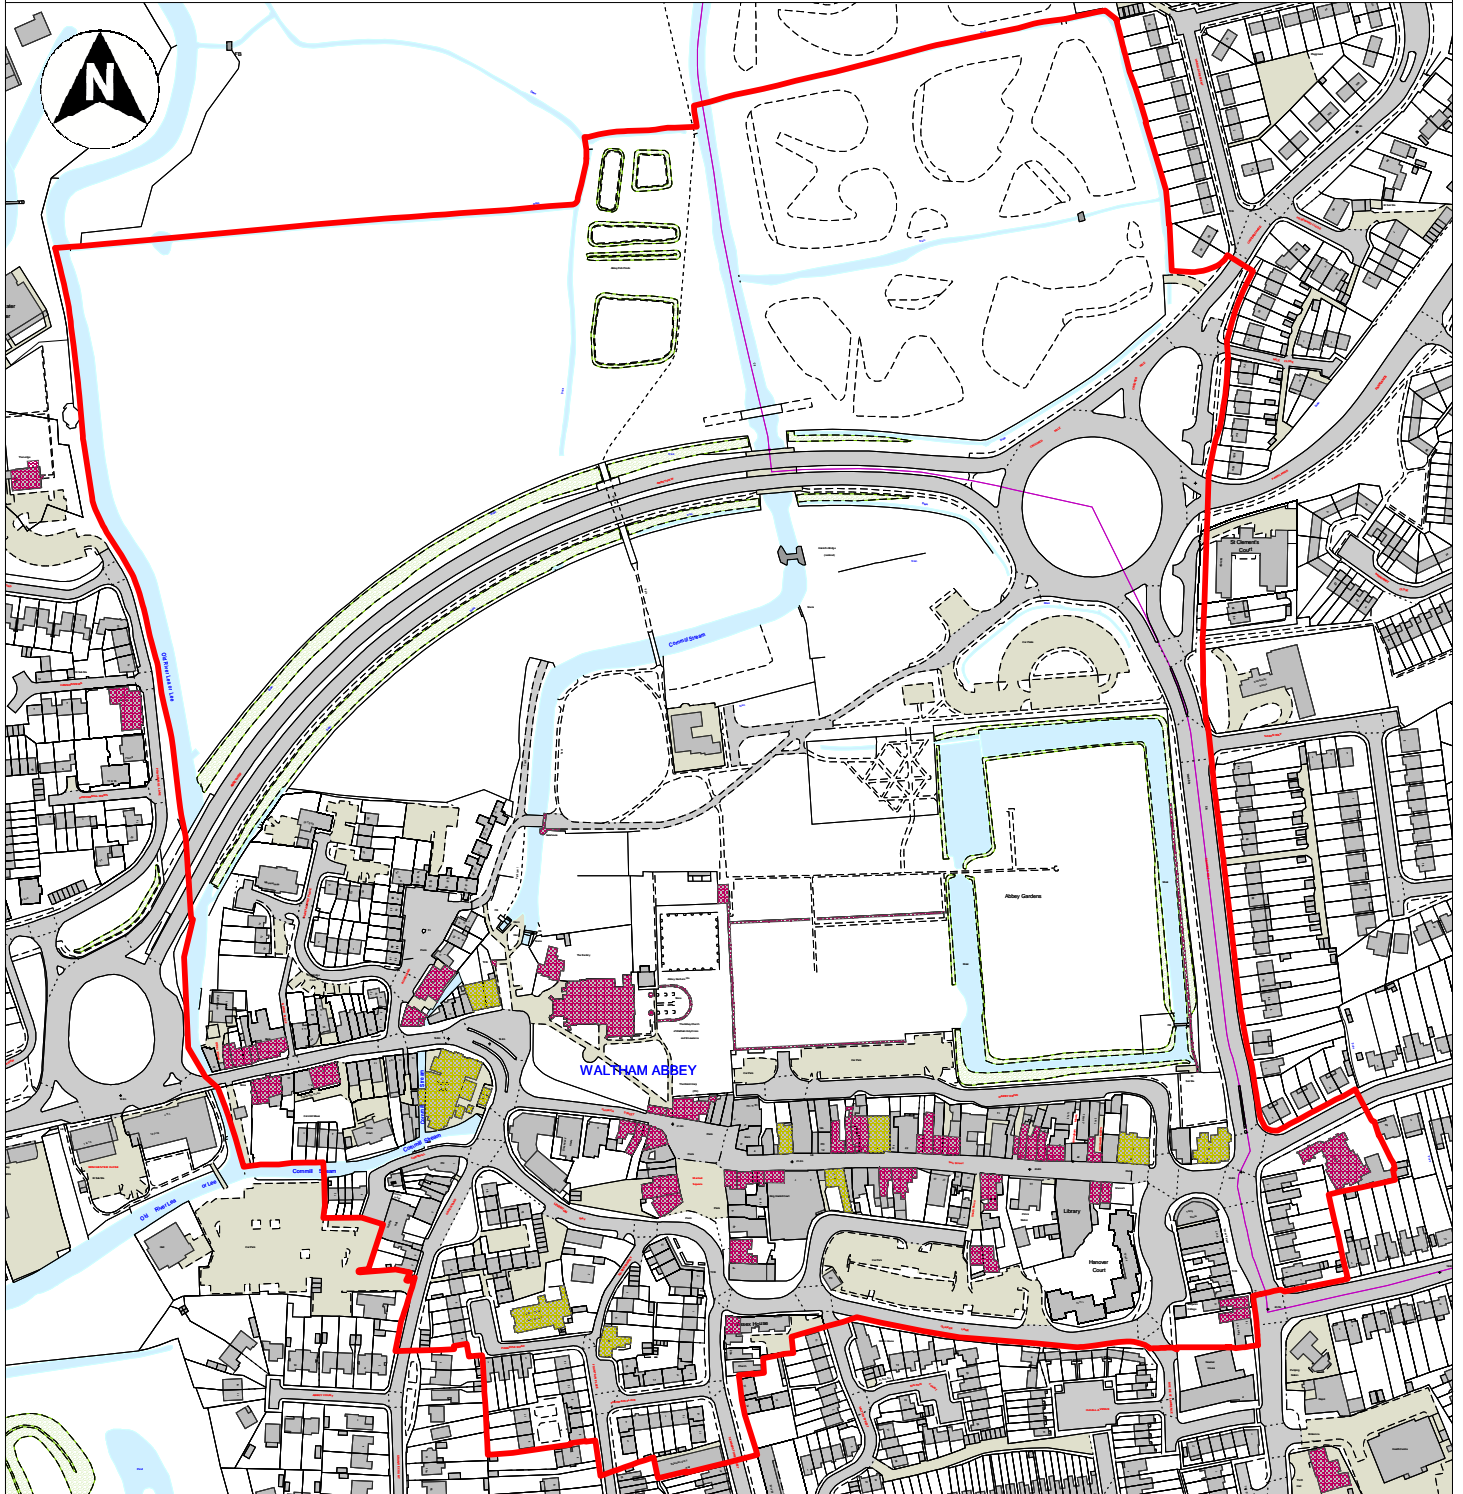

# WALTHAM ABBEY CONSERVATION AREA

## LEGEND

-  Conservation Area Boundary
-  Statutory Listed Buildings
-  Locally Listed Buildings

Contains Ordnance Survey & Royal Mail Data  
© Crown Copyright & Database Right 2014  
EFDC Licence No: 100018534 2014  
© Royal Mail Copyright & Database Right 2014  
© Environment Agency, © Copyright  
Geo Perspectives, © Natural England 2014  
Reproduced with the permission of Natural England