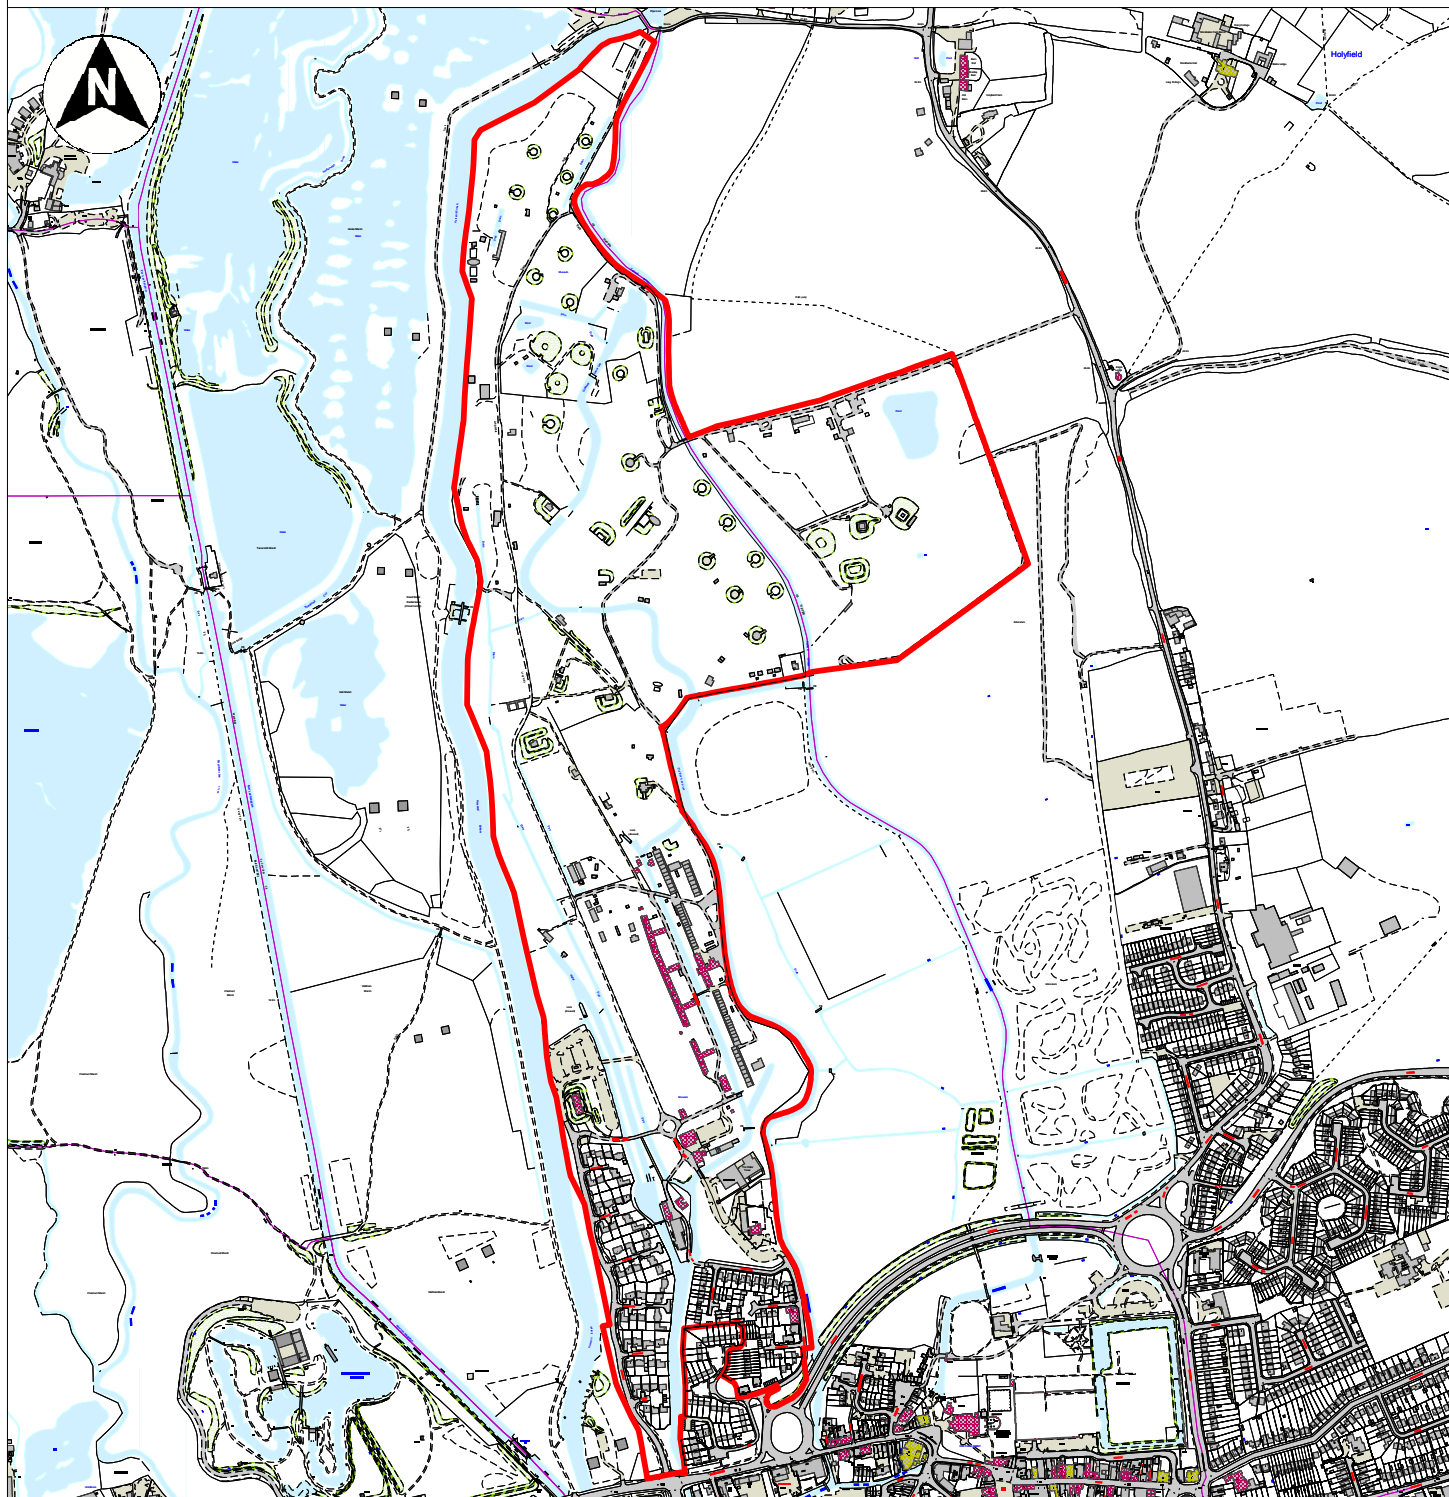

ROYAL GUNPOWDER FACTORY CONSERVATION AREA

LEGEND

-  Conservation Area Boundary
-  Statutory Listed Buildings

Contains Ordnance Survey & Royal Mail Data
© Crown Copyright & Database Right 2014
EFDC Licence No: 100018534 2014
© Royal Mail Copyright & Database Right 2014
© Environment Agency, © Copyright
Geo Perspectives, © Natural England 2014
Reproduced with the permission of Natural England