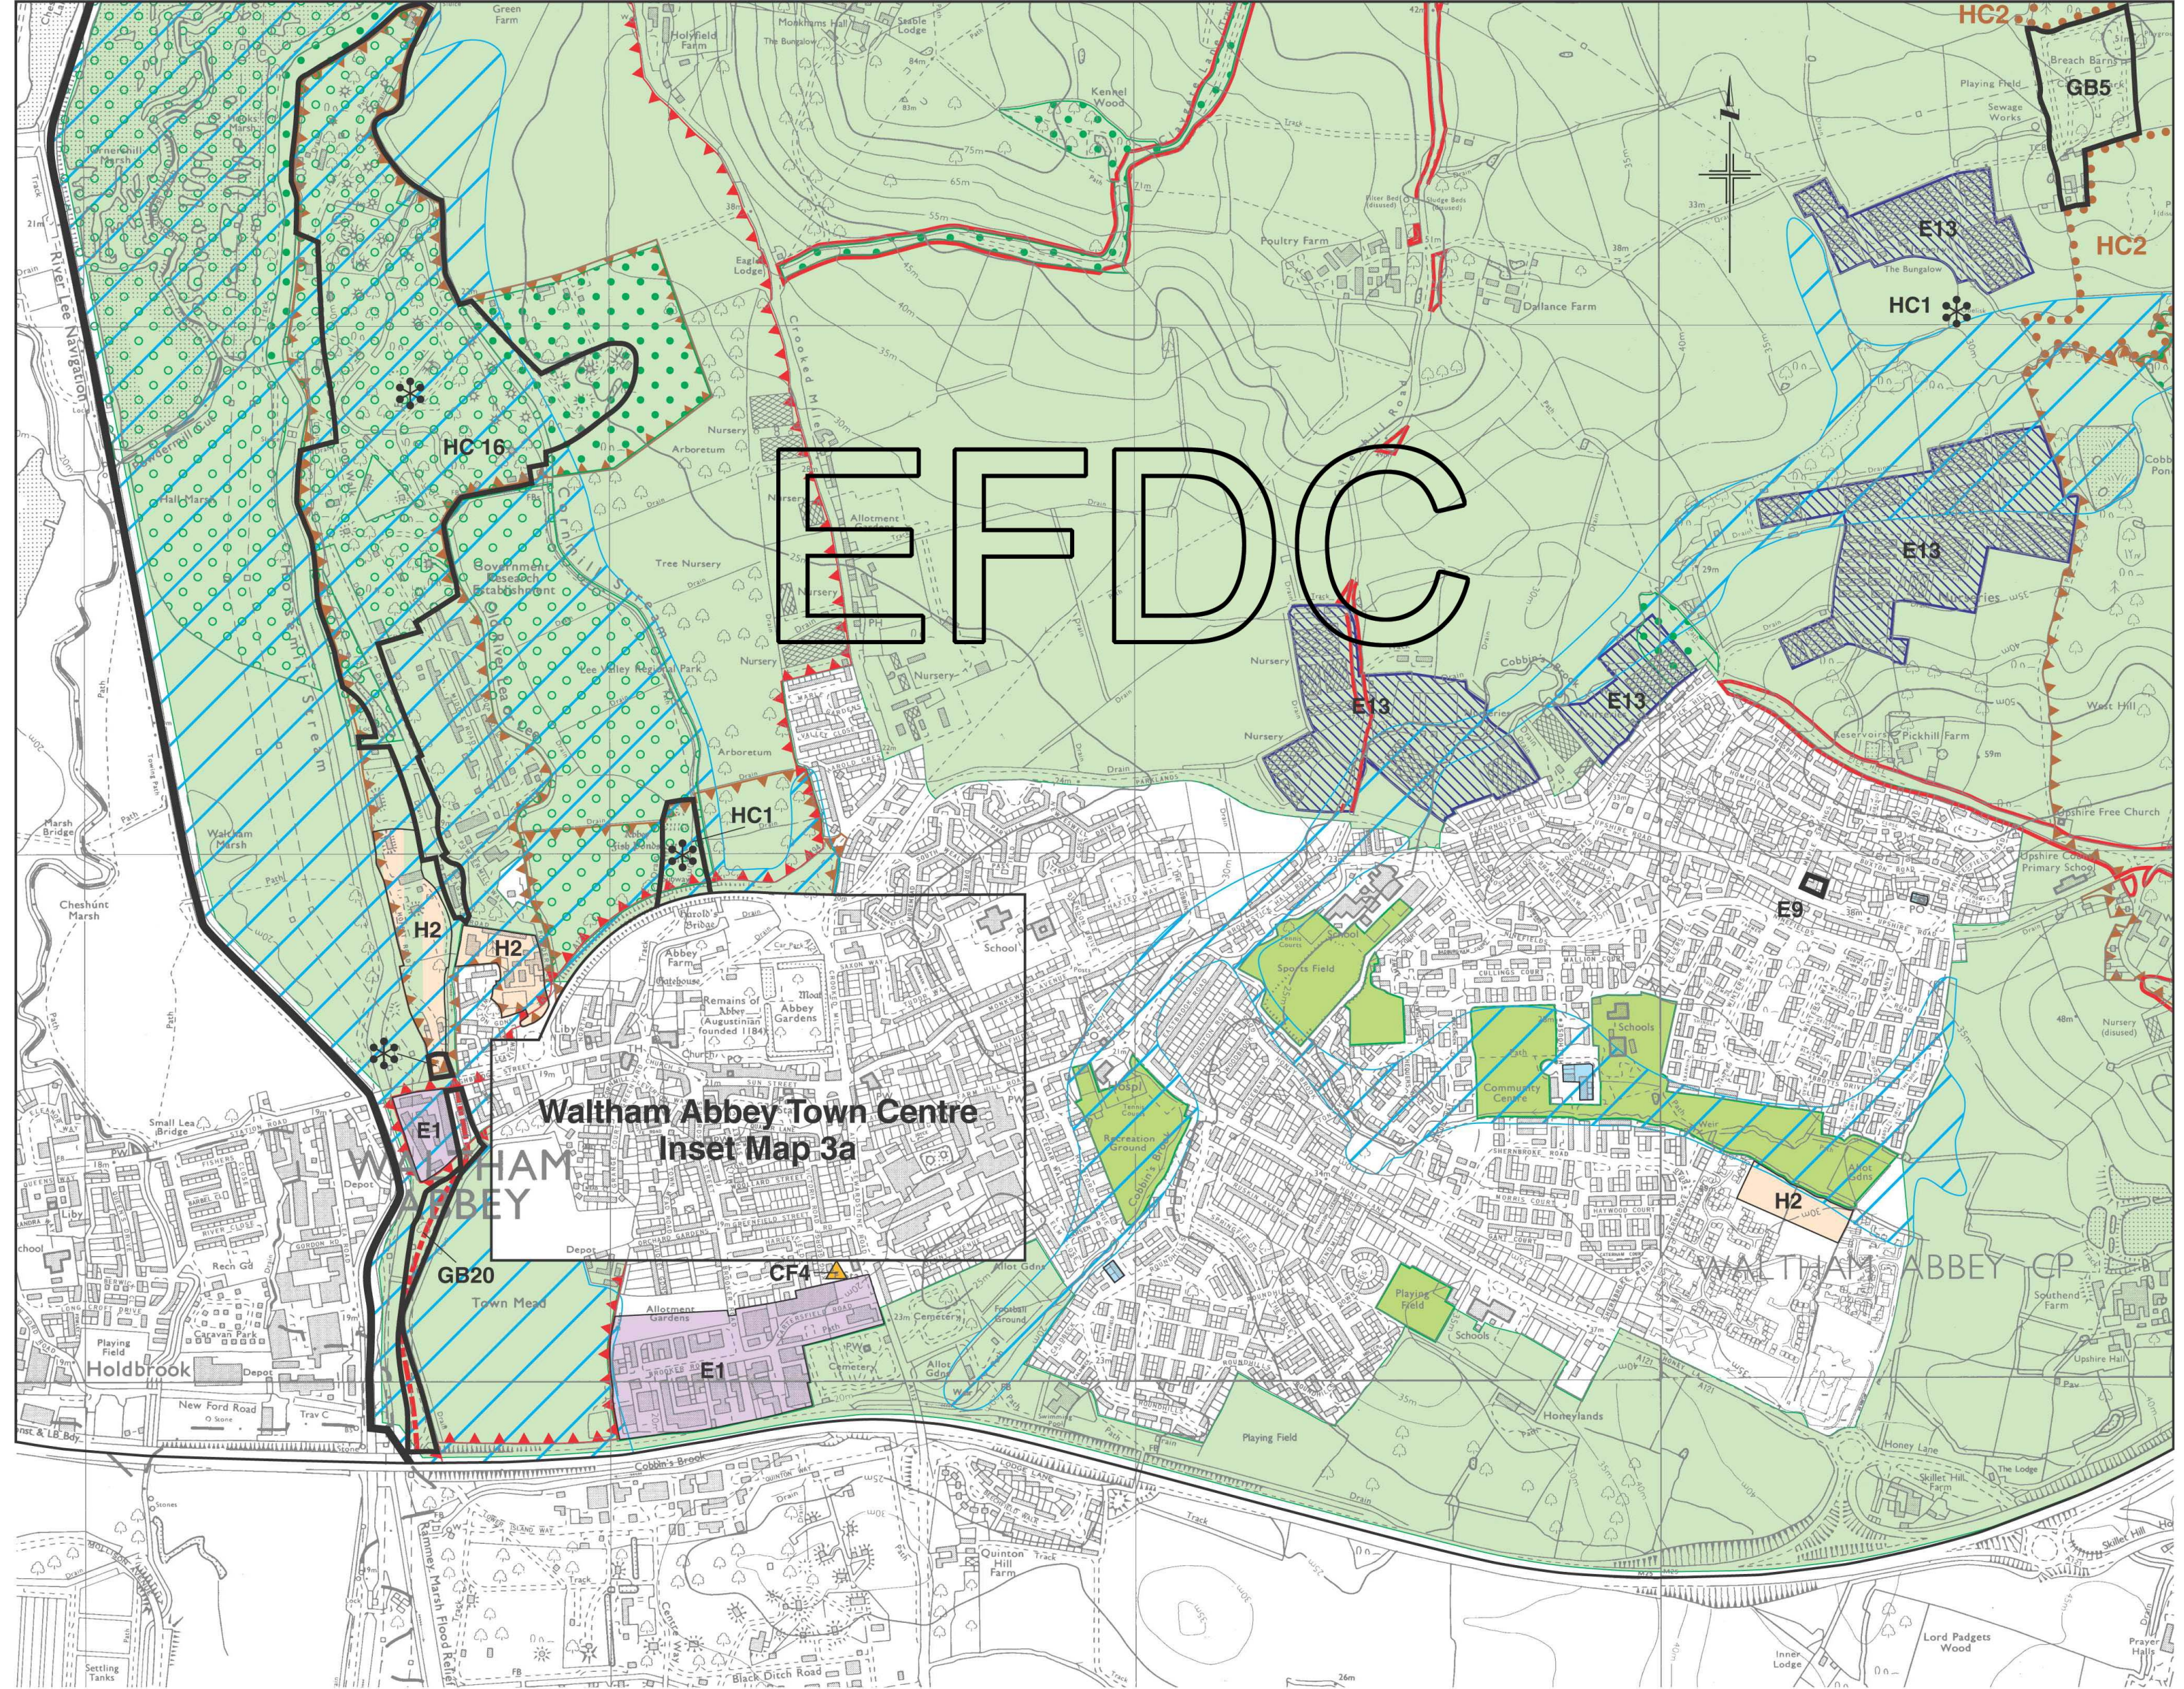

# LOCAL PLAN

ADOPTED JANUARY 1998

Sheet 'C'

1:10,000

Waltham Abbey

Inset Map 3

Produced by the Cook Hammond & Kell Group

Reproduced from the Ordnance Survey Mapping with the permission of the Controller of Her Majesty's Stationery office (c) Crown copyright.

Unauthorised reproduction infringes Crown copyright and may lead to prosecution or civil proceedings.  
Epping Forest District Council. LA 077933. 2003.

Waltham Abbey Town Centre  
Inset Map 3a