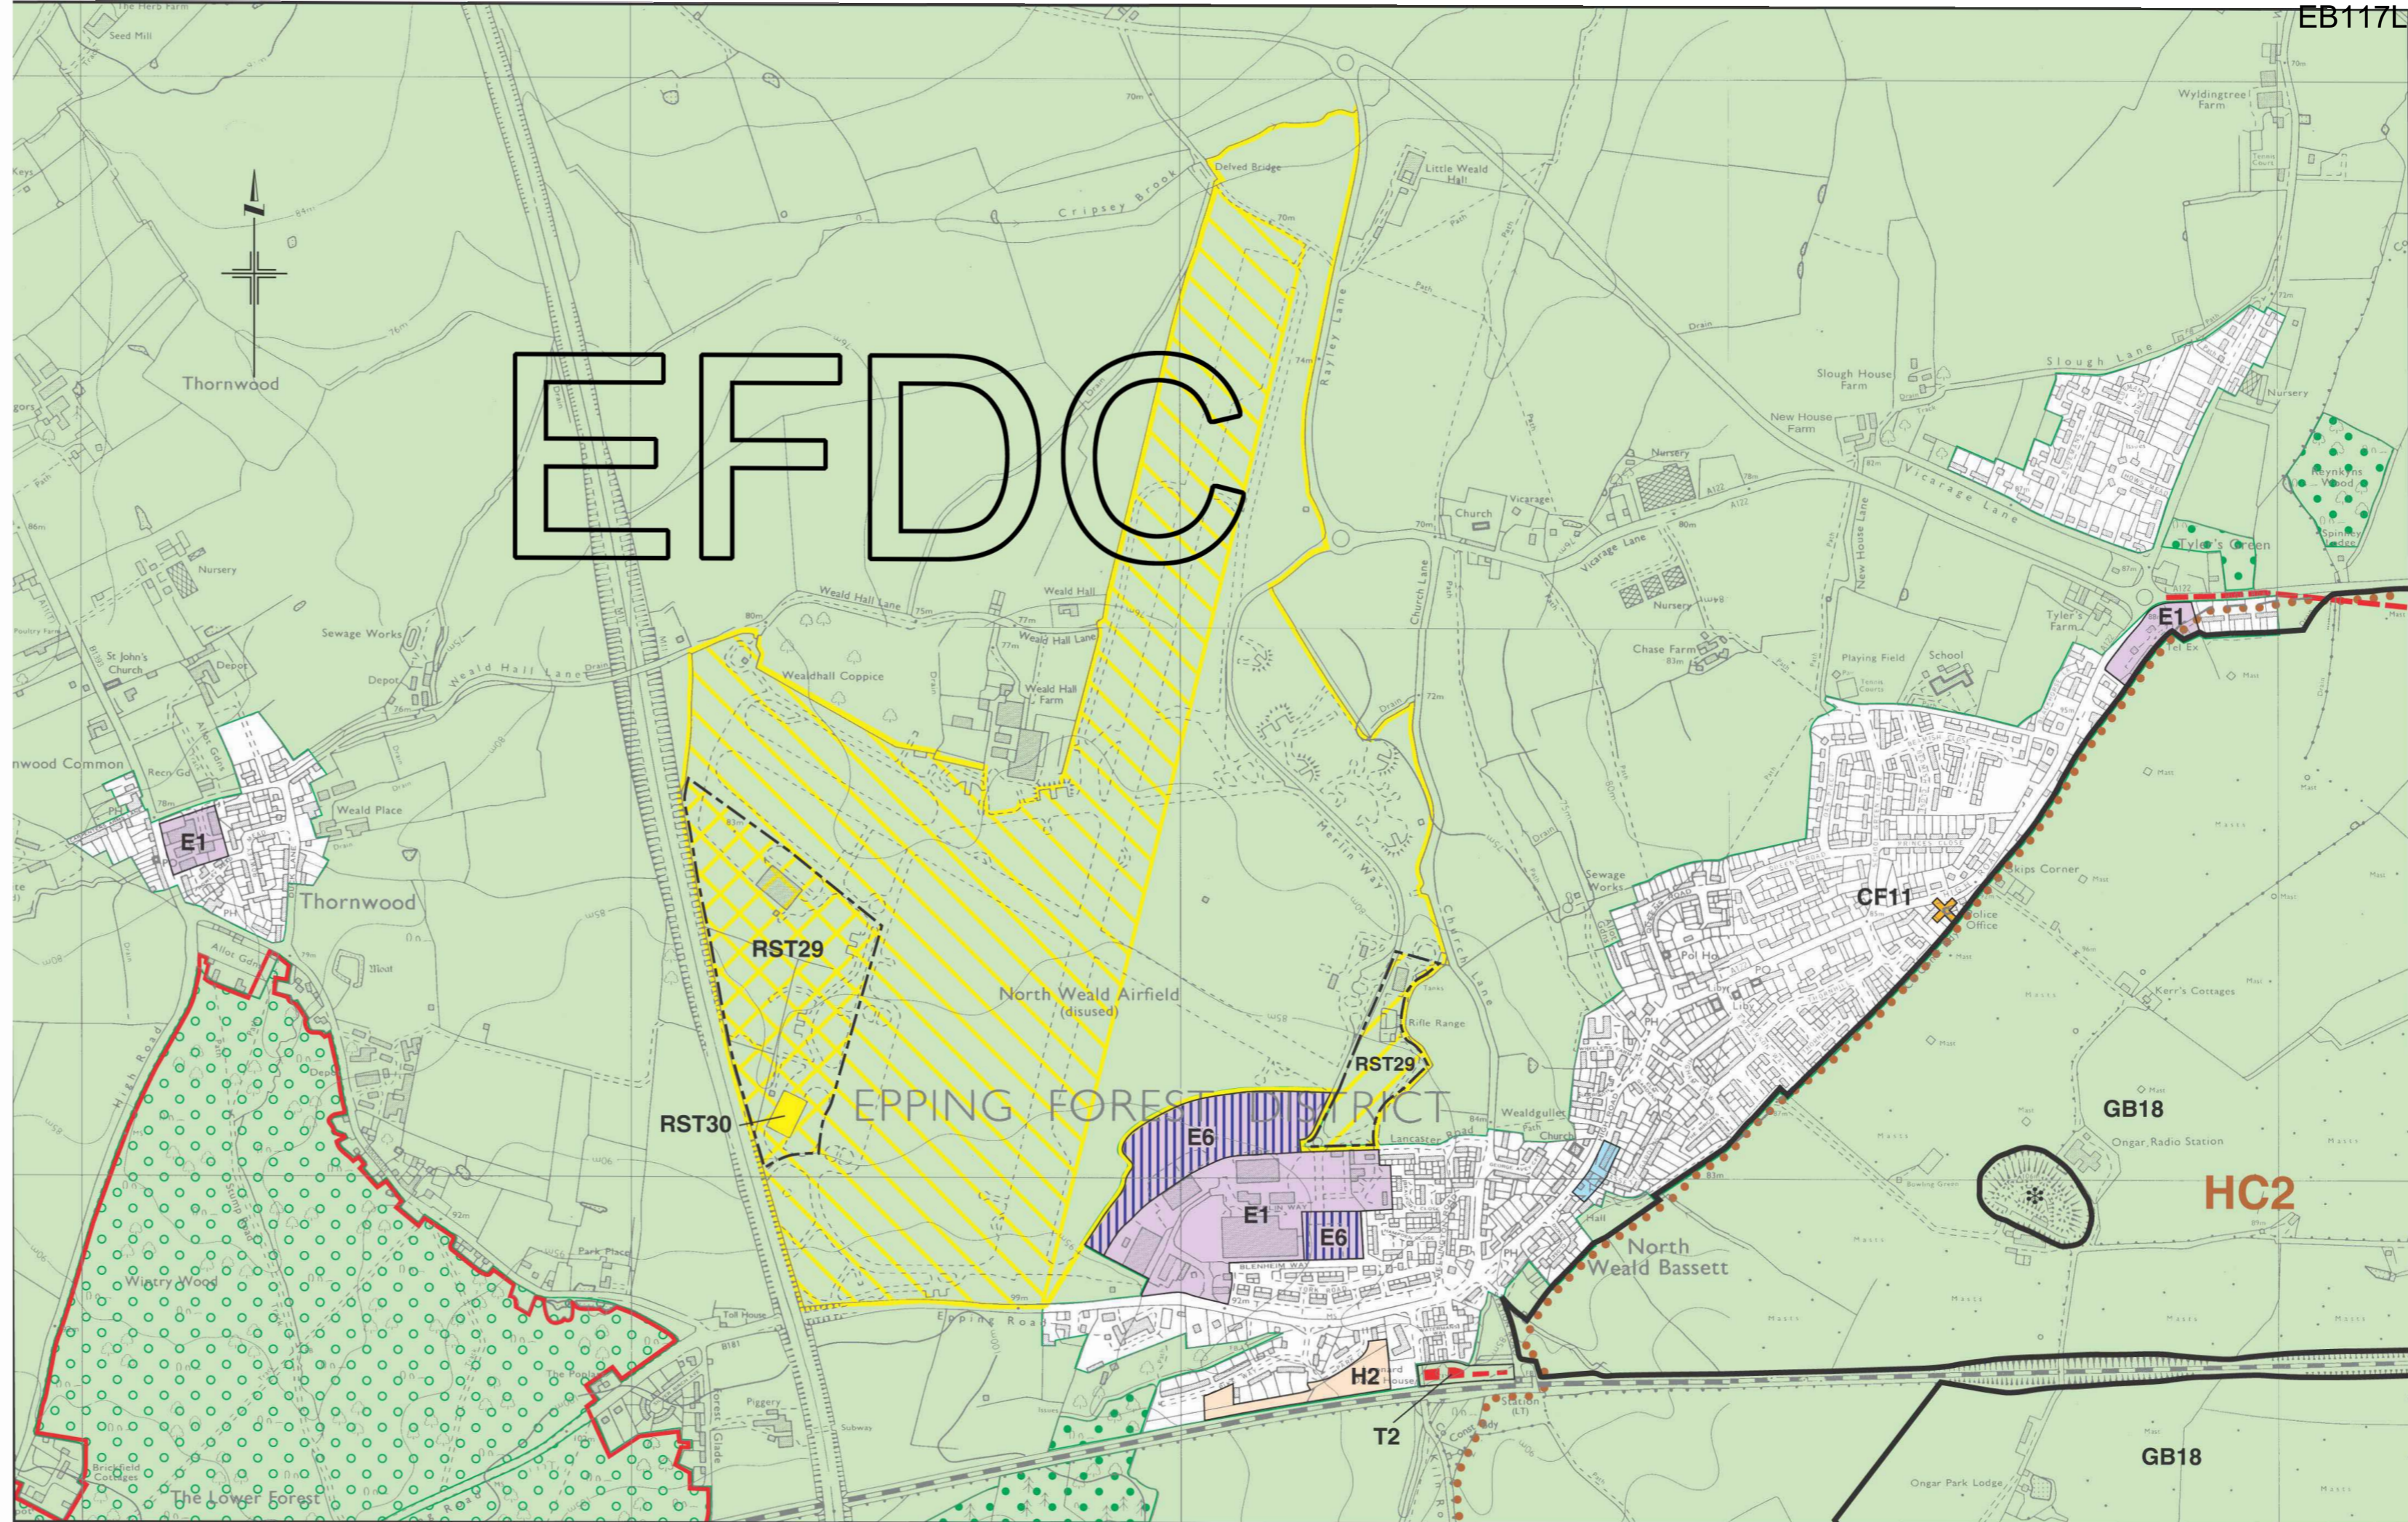

EPPING FOREST DISTRICT

LOCAL PLAN

ADOPTED JANUARY 1998

Sheet 'E'

1:10,000

North Weald/Thornwood

Inset Map 11

E F D C

Produced by the Cook Hammond & Kell Group

Reproduced from the Ordnance Survey Mapping with the permission of the Controller of Her Majesty's Stationery office (c) Crown copyright.

Unauthorised reproduction infringes Crown copyright and may lead to prosecution or civil proceedings.
Epping Forest District Council. LA 077933. 2003.