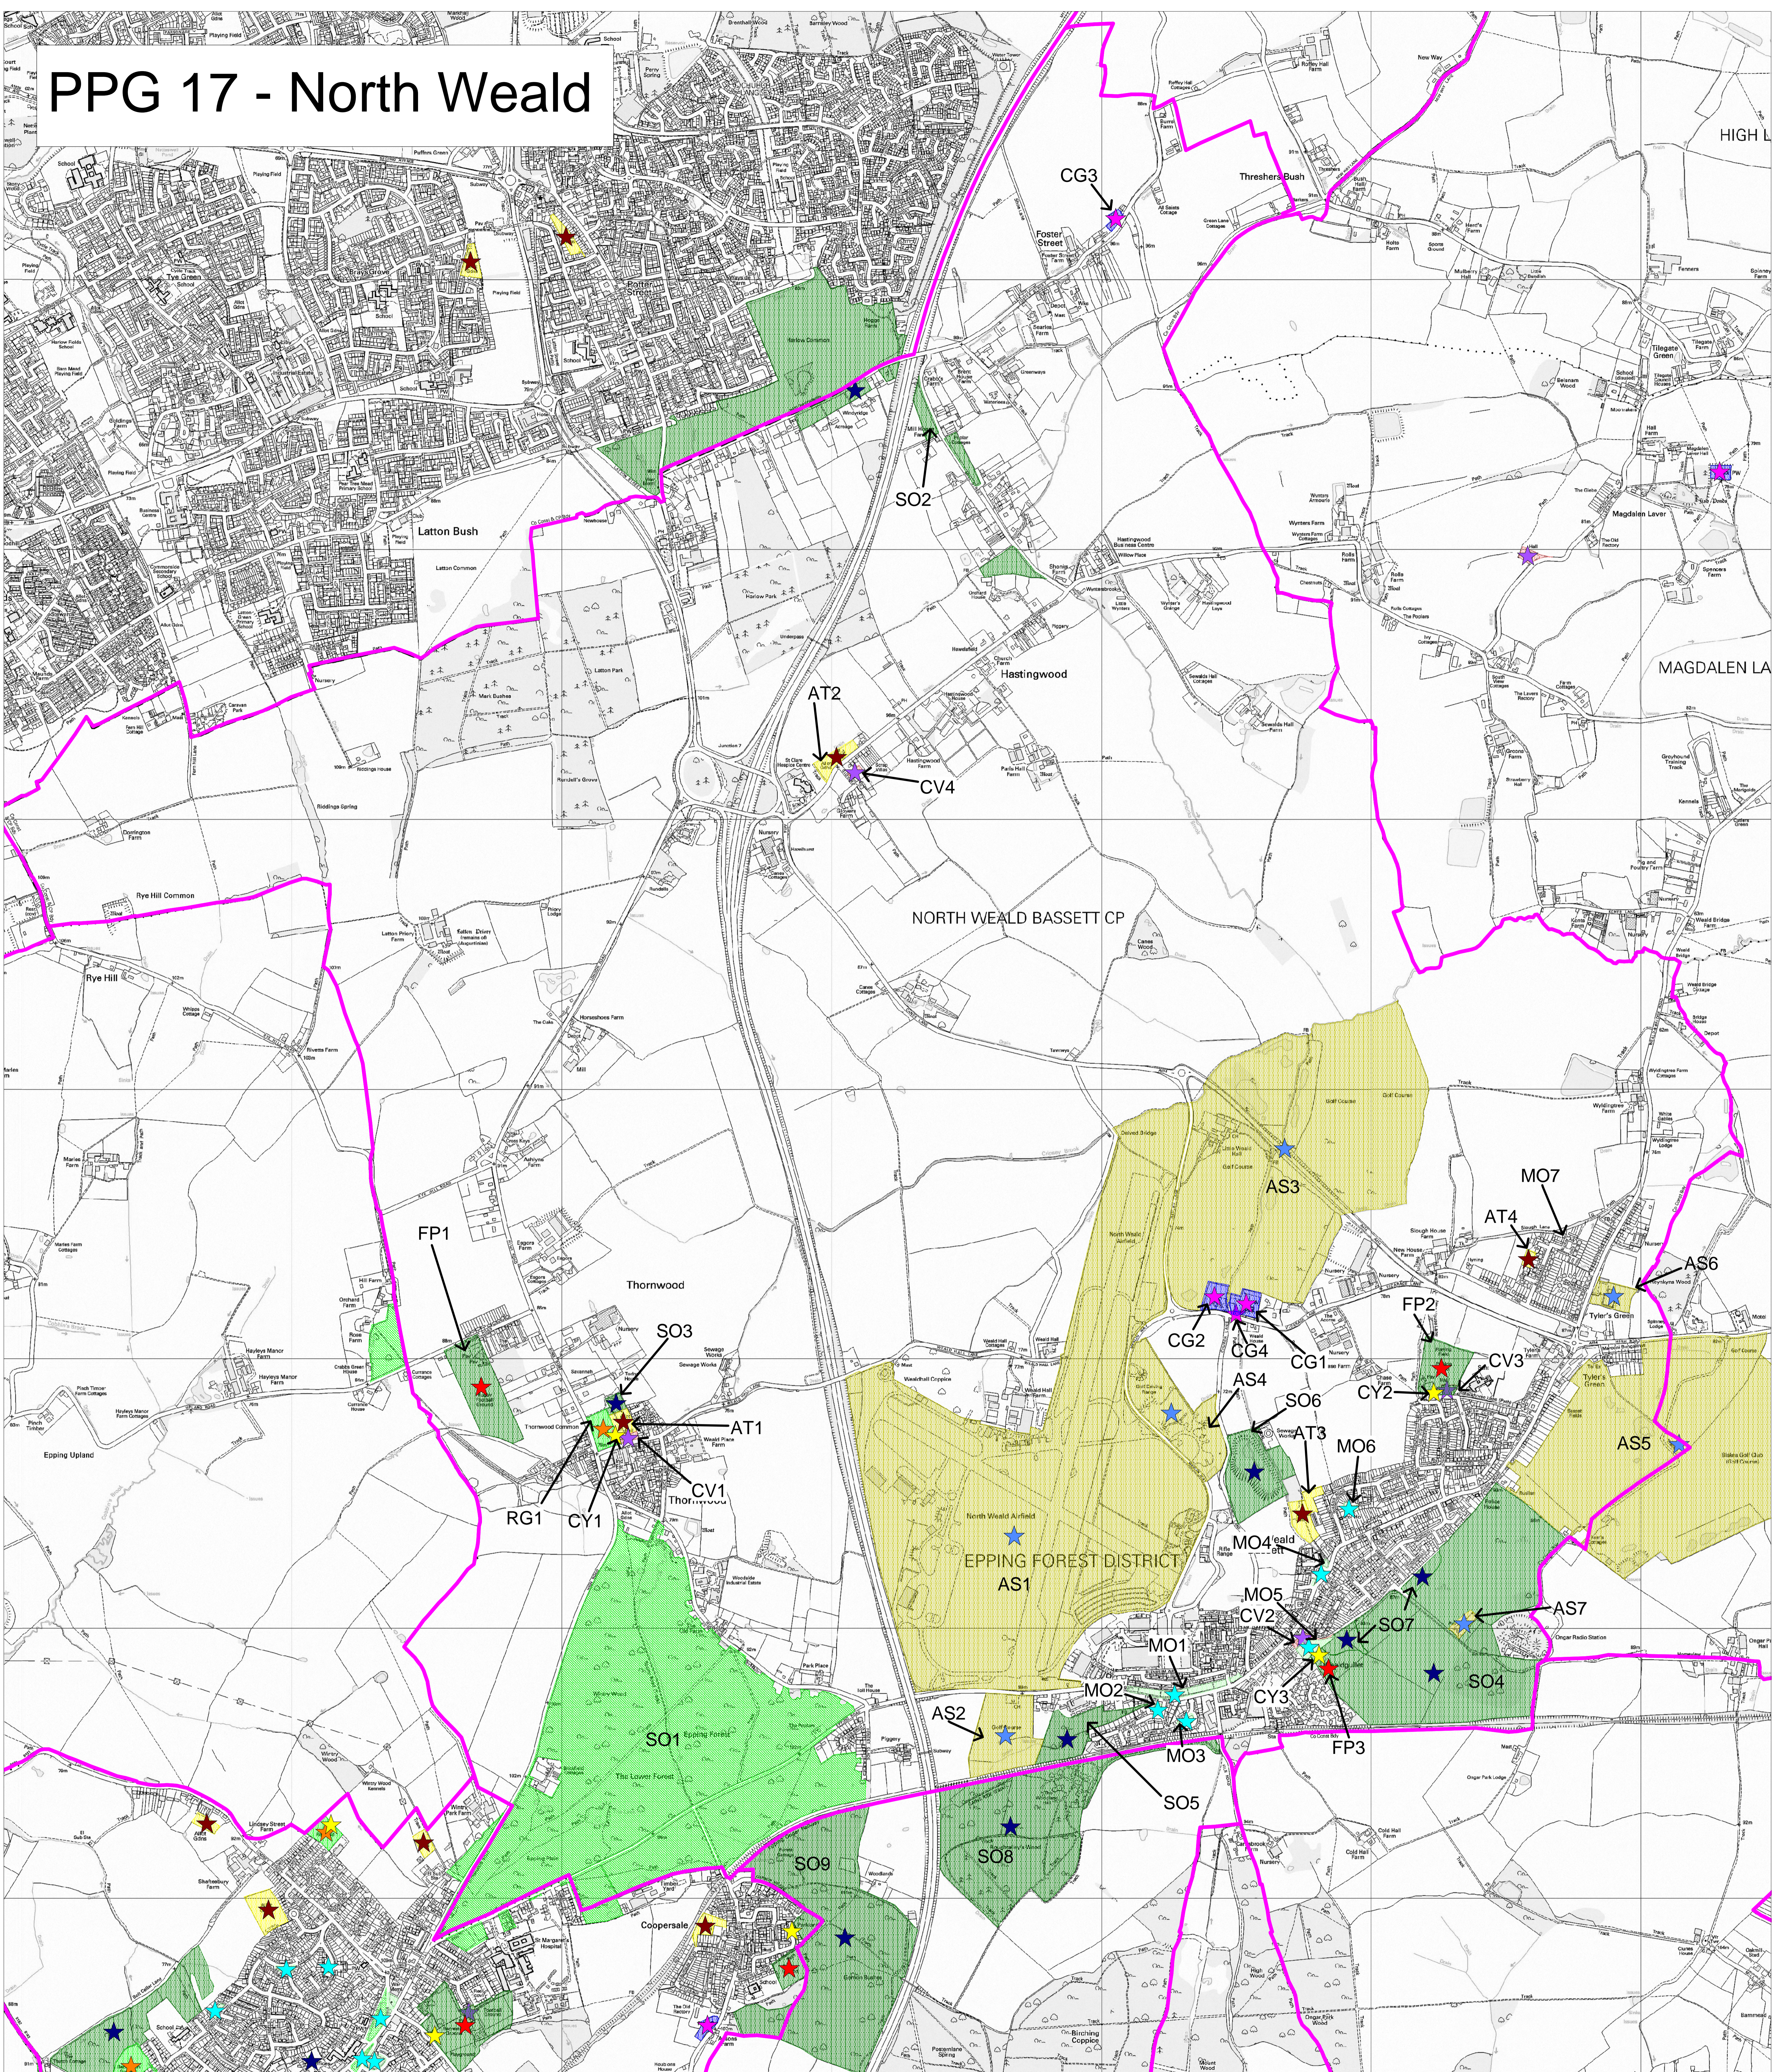

PPG 17 - North Weald

Parish: North Weald
 Area: 2271 Hectares
 Scale: 1:80,000 @ A0

Key

Allotments (AT)	Informal Recreation Grounds (RG)	Woodland and Semi-Natural Open Space with Public Access (SO)
Cemeteries and Graveyards (CG)	Children's Playgrounds (CY)	Managed Open Space with Public Access (MO)
Formal Playing Pitches (FP)	Indoor Facilities For High Levels of Use (IF)	Epping Forest
Alternative Sites For Sport (AS)	Community Centres and Village Halls (CV)	Parish Boundary
	Denotes Membership Only Facilities	